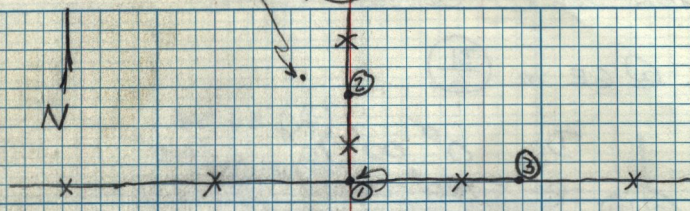

Point 6C (1/6)

Inst. @ 6C sighting 6D @ 0°00'00"

170° 38' 50" 216.10 To ①

164° 55' 04" 125.12' To ②

150° 38' 34" 245.60 To ③

Inst. @ 6D sighting 6C @ 0°00'00"

Point 6D (24/21/6)

126° 42' 12" 37.44' To ①

238° 50' 20" 48.37' To ②

32° 57' 30" 51.34' To ③